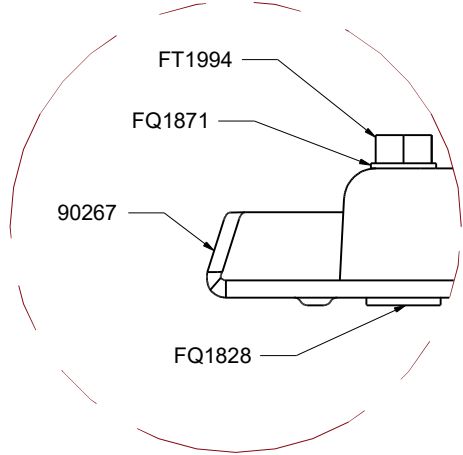

**Reloading Press
Installation Diagram**

A	CLASSIC TURRET
B	LOAD MASTER
C	APP, ACP, RELOADER PRESS
D	BL CHALLENGER
E	BL CLASSIC CAST
F	CLASSIC CAST
G	PRE 2018 PRO-1000
H	PRE 2018 3 & 4 HOLE TURRET
I	2018+ PRO-1000
J	2018+ VALUE TURRET
J	2018+ PRO-4000
K	SIX PACK PRO / PRO-6000